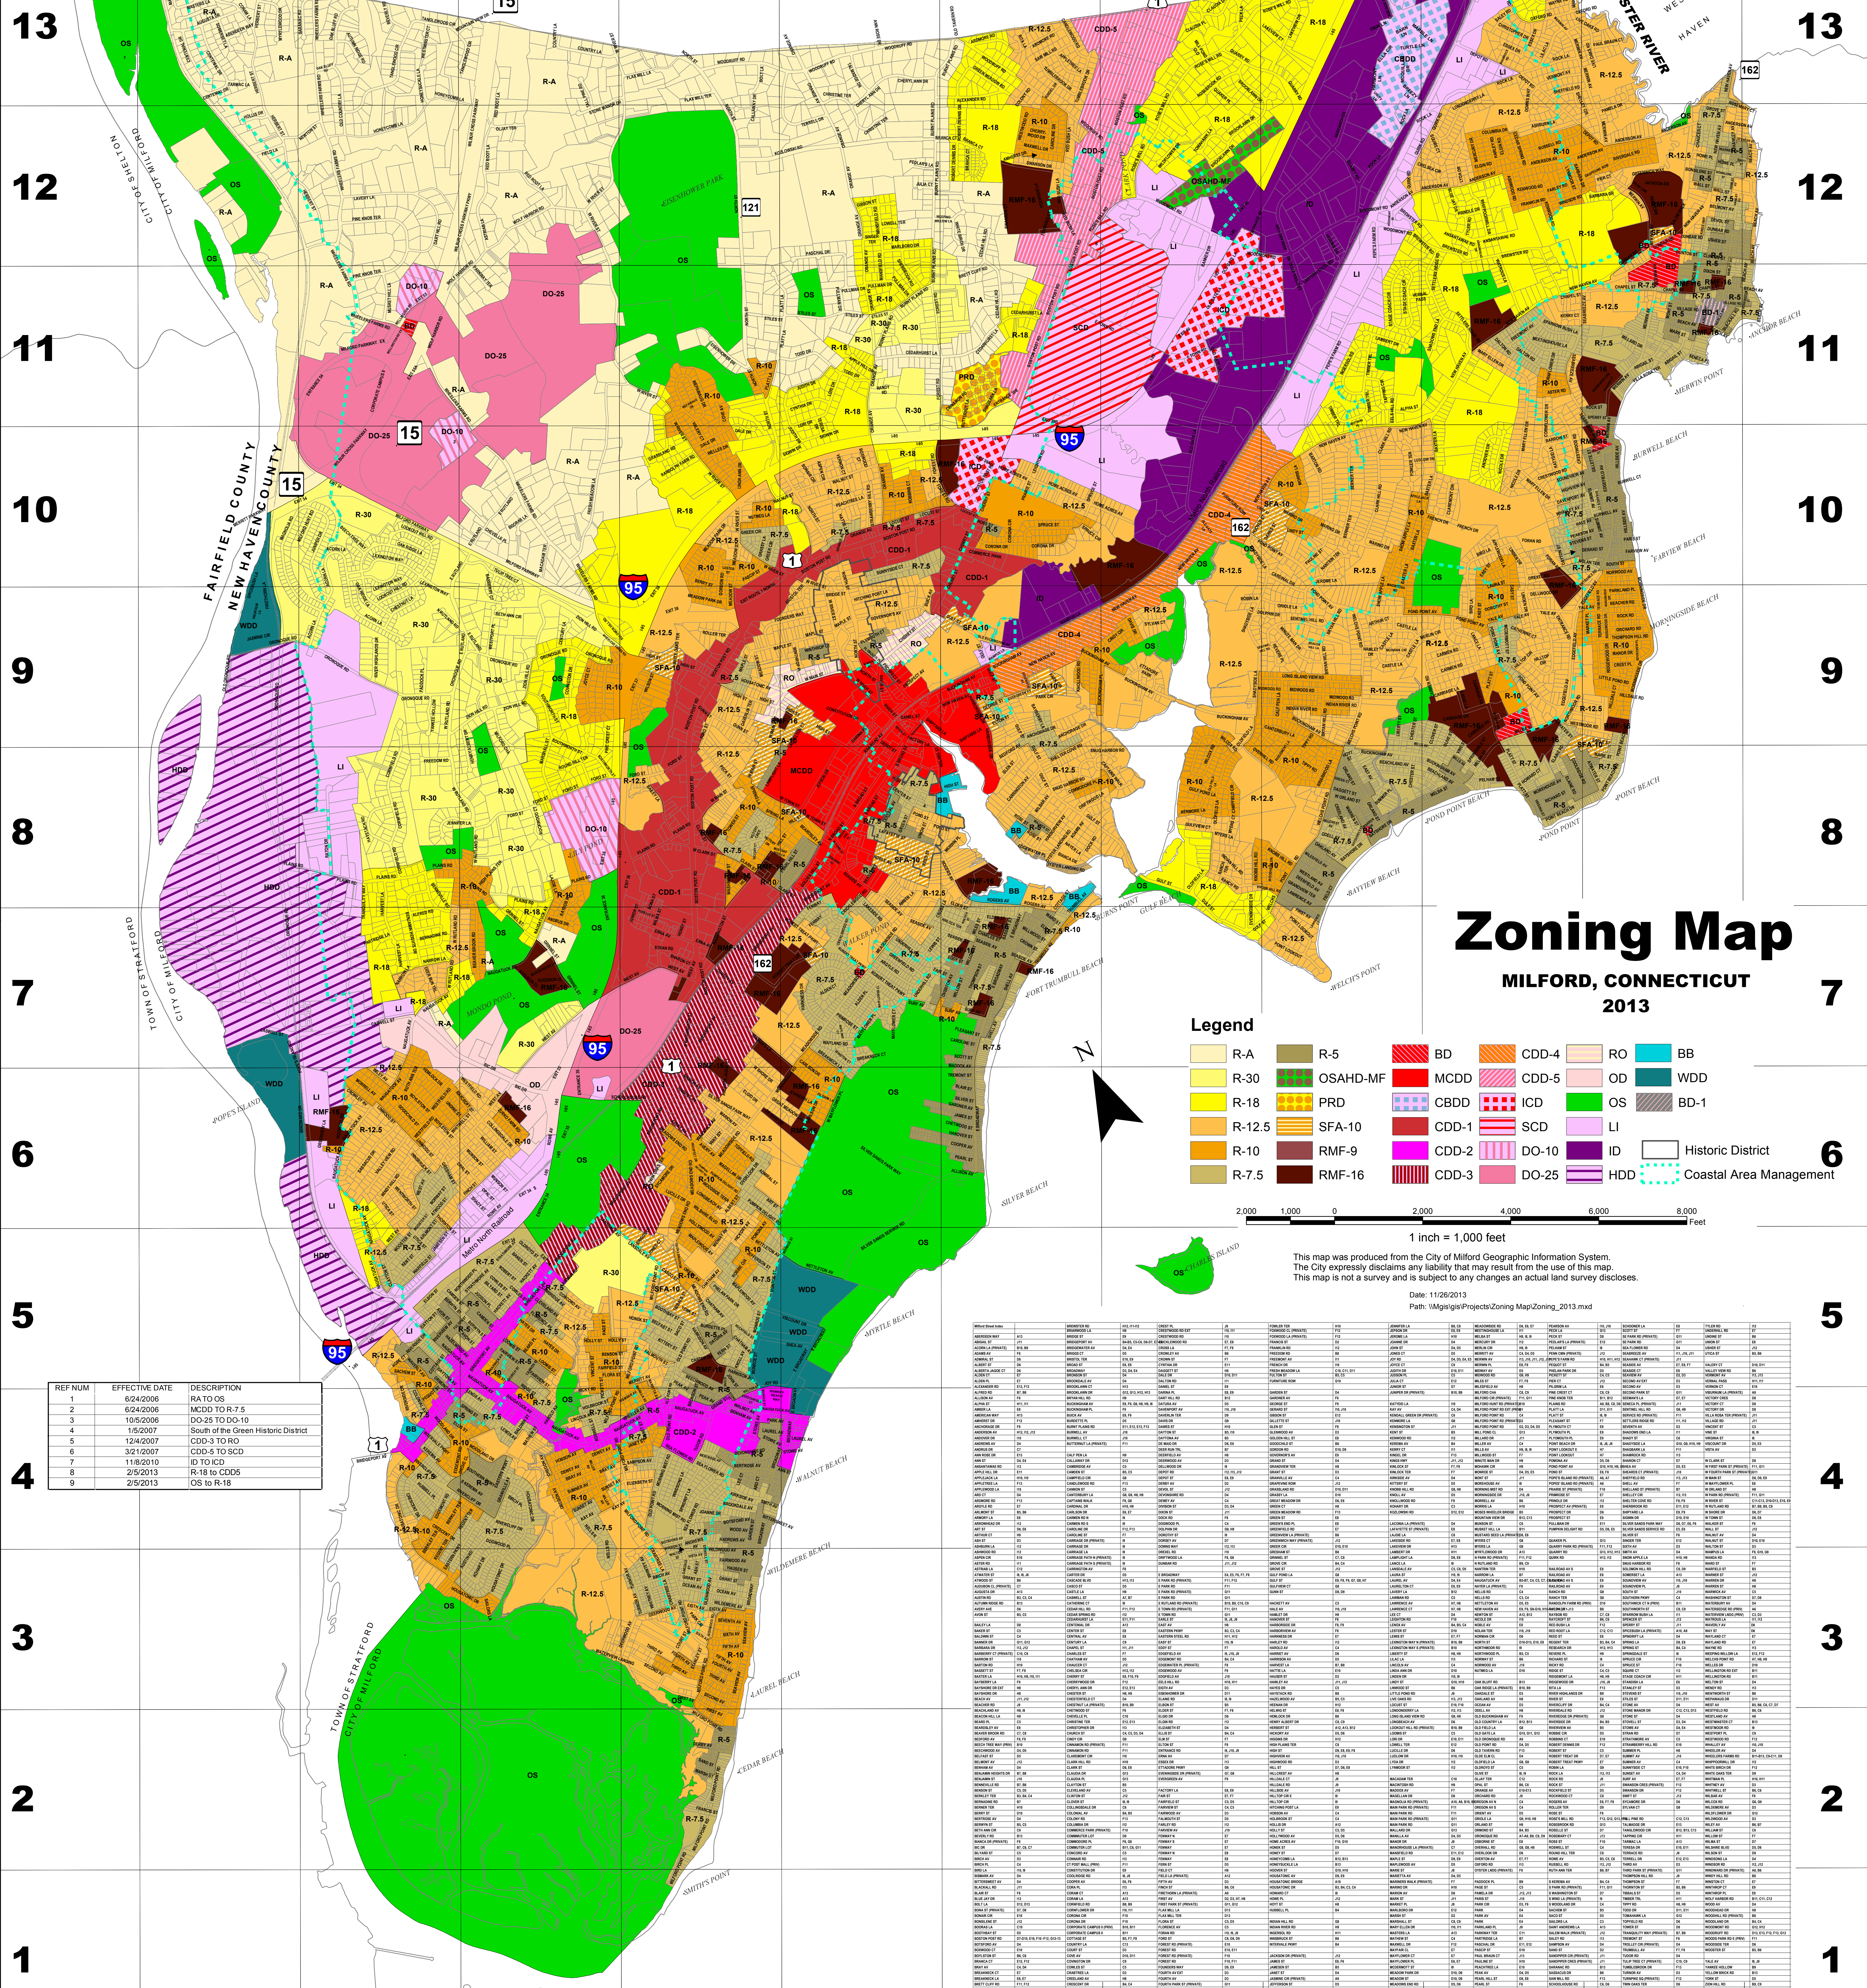

A B C D E F G H I J

Zoning Map

MILFORD, CONNECTICUT

2013

Legend

R-A	R-5	BD	CDD-4	RO	BB
R-30	OS/AHD-MF	MCCD	CDD-5	OD	WDD
R-18	PRD	CBDD	ICD	OS	BD-1
R-12.5	SFA-10	CDD-1	SCD	LI	
R-10	RMF-9	CDD-2	DO-10	ID	
R-7.5	RMF-16	CDD-3	DO-25	HDD	
					Historic District
					Coastal Area Management

2,000 1,000 0 2,000 4,000 6,000 8,000 Feet

1 inch = 1,000 feet

REF NUM	EFFECTIVE DATE	DESCRIPTION
1	6/24/2006	RA TO OS
2	6/24/2006	MCCD TO R-7.5
3	10/5/2006	DO-25 TO DO-10
4	1/6/2007	Parts of the Green Historic District
5	12/4/2007	CDD-3 TO RO
6	3/21/2007	CDD-5 TO SCD
7	11/6/2010	ID TO ID
8	2/5/2013	R-18 TO CDD-5
9	2/5/2013	OS TO R-18