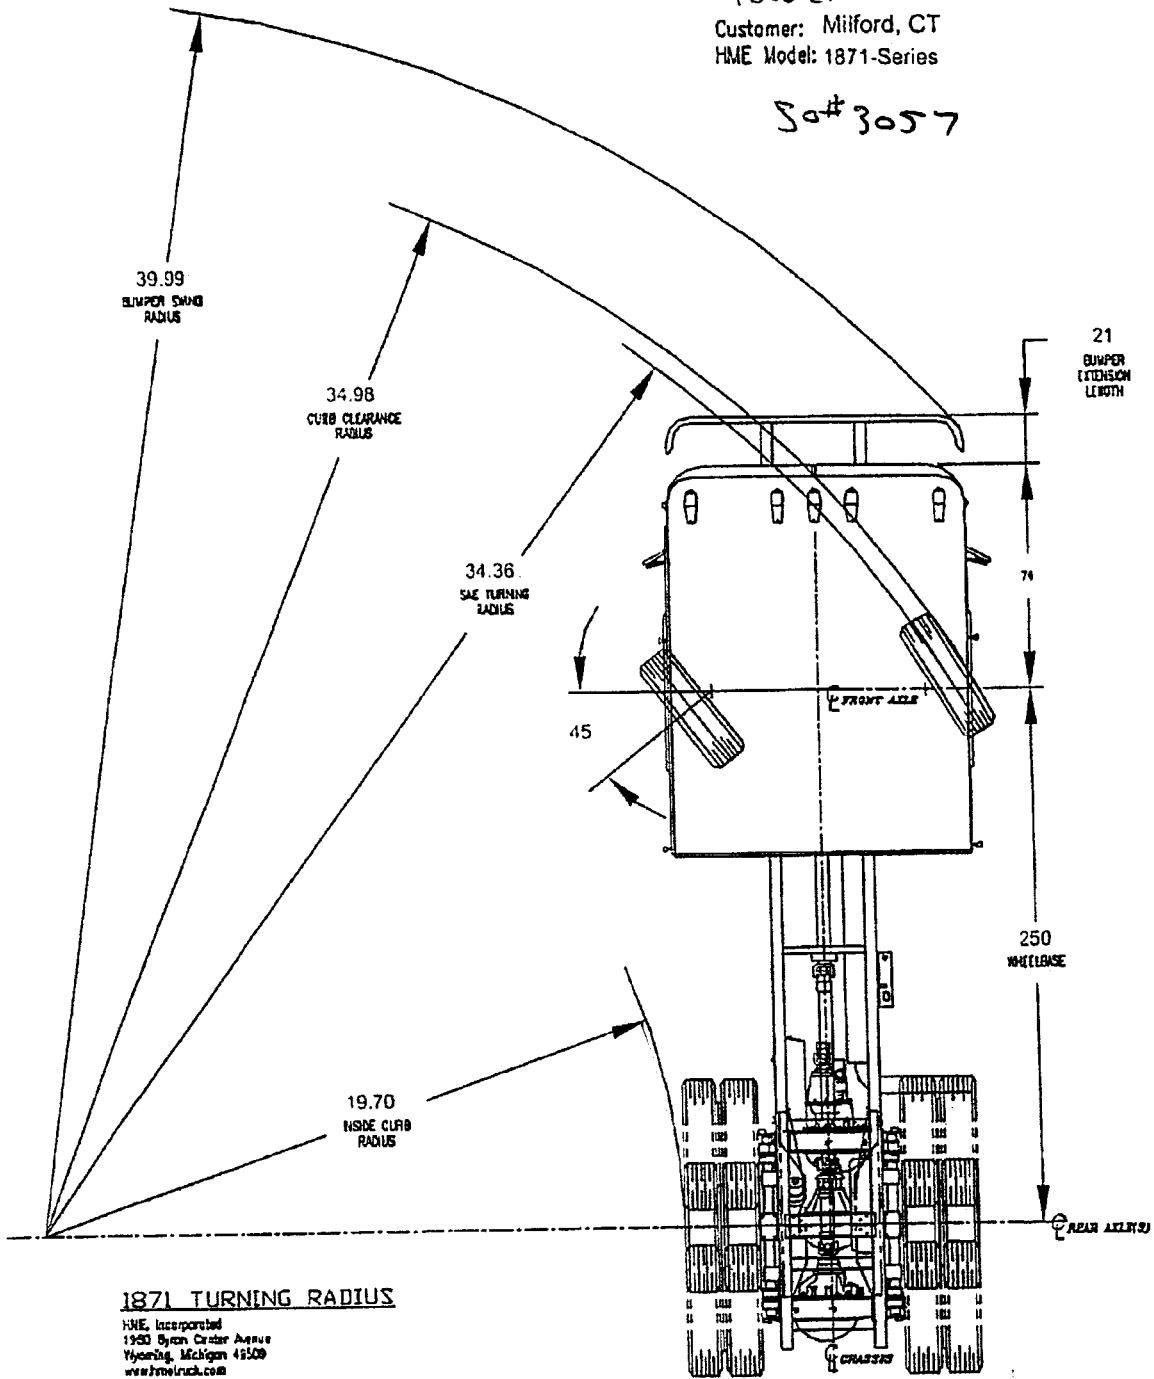

Tower 1  
Customer: Milford, CT  
HME Model: 1871-Series

So# 3057

**1871 TURNING RADIUS**  
HME, Incorporated  
1903 Byron Center Avenue  
Wyoming, Michigan 48189  
www.hmeltruck.com